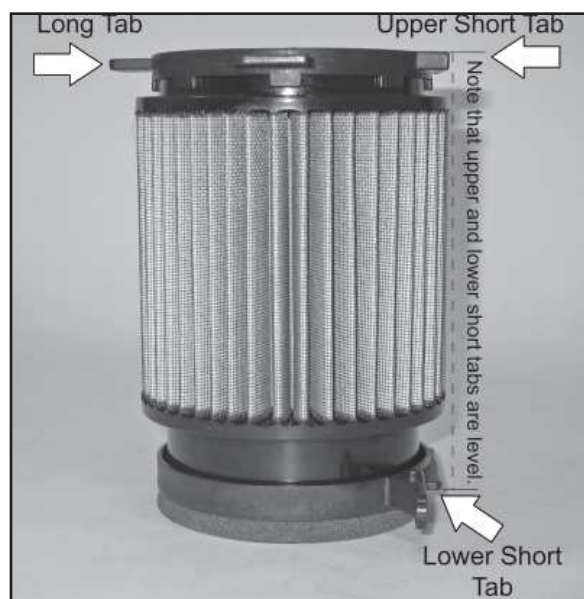

INSTALLATION INSTRUCTIONS

PART NUMBER: KA-7508

INSTALLATION INSTRUCTIONS

This Assembly Fits: SEE CATALOG FOR CURRENT APPLICATIONS

Congratulations, you have purchased the finest air filter that money can buy. With proper care, this filter can last many seasons. This filter can be used in a stock machine, with no modifications required. If any engine modifications have been made tuning/jetting adjustments may be required. There are special installation instructions, so please follow the procedures outlined below to ensure the K&N Air Filter seals properly.

INSTRUCTIONS:

1. Remove the screw holding the air filter holder. (Fig. 1)
2. Remove the stock air filter and the air filter holder.
3. Remove the air filter cover from the end of the air filter.
4. Remove the stock air filter from the air filter holder. (Fig. 2)
5. Clean the inside of the air filter holder. (Fig. 3)
6. Install the K&N Air Filter onto the air filter holder with the tall flange towards the base of the holder. (Fig. 4)
7. Reinstall the air filter cover and tighten the screw.
  NOTE: The short tab on the air filter cover will be in line with the tab on the air filter holder. (Fig. 5)
8. Install the K&N Air Filter into the air box.
  NOTE: The long tab on the air filter cover will go down into the air box. (Fig. 6)
9. Push the air filter assembly towards the intake opening and push forward and down to seat the three tabs into grooves in the air box. (Fig. 7)
10. Reinstall the screw for the air filter holder and tighten.
11. Reinstall the stock air box lid.

Product Available to Purchase Separately

Drycharger; Part Number KA-7508DK

THESE INSTRUCTIONS MUST BE FOLLOWED EVERY TIME THE FILTER IS SERVICED, OTHERWISE THE FILTER MAY NOT SEAL, AND DAMAGE TO THE ENGINE COULD RESULT.

Fig. 5