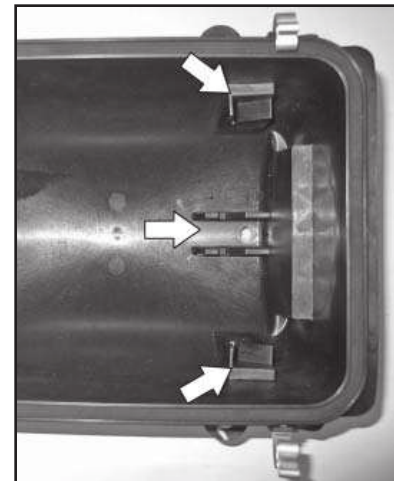

Fig. 7

FREE K&N DECAL To register your warranty, please see us online at knfilters.com/register. FREE K&N DECAL

• 1455 CITRUS ST., P.O. BOX 1329, RIVERSIDE, CA., U.S.A. 92502 • TECH SERVICE 800-858-3333 • FAX 951-826-4001
• e-mail: tech@knfilters.com • WWW: <http://www.knfilters.com>