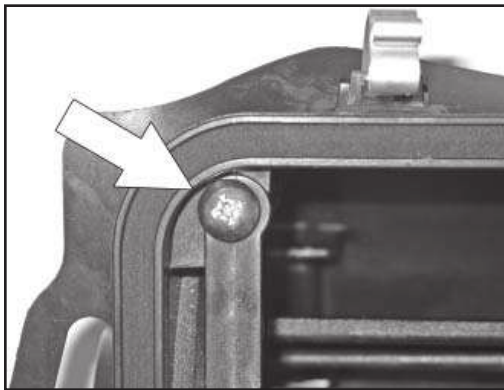

INSTALLATION INSTRUCTIONS

PART NUMBER: KA-7508

INSTALLATION INSTRUCTIONS

This Assembly Fits: SEE CATALOG FOR CURRENT APPLICATIONS

Congratulations, you have purchased the finest air filter that money can buy. With proper care, this filter can last many seasons. This filter can be used in a stock machine, with no modifications required. If any engine modifications have been made tuning/jetting adjustments may be required. There are special installation instructions, so please follow the procedures outlined below to ensure the K&N Air Filter seals properly.

INSTRUCTIONS:

1. Remove the screw holding the air filter holder. (Fig. 1)
2. Remove the stock air filter and the air filter holder.
3. Remove the air filter cover from the end of the air filter.
4. Remove the stock air filter from the air filter holder. (Fig. 2)
5. Clean the inside of the air filter holder. (Fig. 3)
6. Install the K&N Air Filter onto the air filter holder with the tall flange towards the base of the holder. (Fig. 4)
7. Reinstall the air filter cover and tighten the screw.
  NOTE: The short tab on the air filter cover will be in line with the tab on the air filter holder. (Fig. 5)
8. Install the K&N Air Filter into the air box.
  NOTE: The long tab on the air filter cover will go down into the air box. (Fig. 6)
9. Push the air filter assembly towards the intake opening and push forward and down to seat the three tabs into grooves in the air box. (Fig. 7)
10. Reinstall the screw for the air filter holder and tighten.
11. Reinstall the stock air box lid.

Product Available to Purchase Separately

Drycharger; Part Number KA-7508DK

THESE INSTRUCTIONS MUST BE FOLLOWED EVERY TIME THE FILTER IS SERVICED, OTHERWISE THE FILTER MAY NOT SEAL, AND DAMAGE TO THE ENGINE COULD RESULT.

Fig. 1