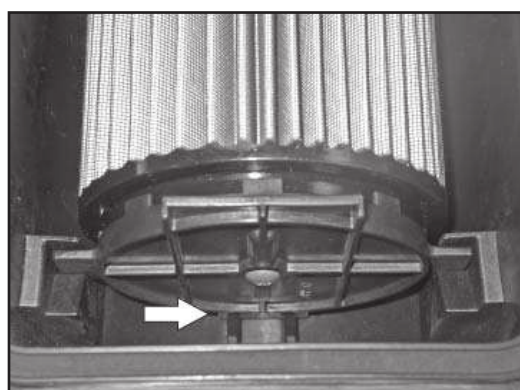

INSTALLATION INSTRUCTIONS

PART NUMBER: KA-7508

INSTALLATION INSTRUCTIONS

This Assembly Fits: SEE CATALOG FOR CURRENT APPLICATIONS

Congratulations, you have purchased the finest air filter that money can buy. With proper care, this filter can last many seasons. This filter can be used in a stock machine, with no modifications required. If any engine modifications have been made tuning/jetting adjustments may be required. There are special installation instructions, so please follow the procedures outlined below to ensure the K&N Air Filter seals properly.

INSTRUCTIONS:

1. Remove the screw holding the air filter holder. (Fig. 1)
2. Remove the stock air filter and the air filter holder.
3. Remove the air filter cover from the end of the air filter.
4. Remove the stock air filter from the air filter holder. (Fig. 2)
5. Clean the inside of the air filter holder. (Fig. 3)
6. Install the K&N Air Filter onto the air filter holder with the tall flange towards the base of the holder. (Fig. 4)
7. Reinstall the air filter cover and tighten the screw.
  NOTE: The short tab on the air filter cover will be in line with the tab on the air filter holder. (Fig. 5)
8. Install the K&N Air Filter into the air box.
  NOTE: The long tab on the air filter cover will go down into the air box. (Fig. 6)
9. Push the air filter assembly towards the intake opening and push forward and down to seat the three tabs into grooves in the air box. (Fig. 7)
10. Reinstall the screw for the air filter holder and tighten.
11. Reinstall the stock air box lid.

Product Available to Purchase Separately

Drycharger; Part Number KA-7508DK

THESE INSTRUCTIONS MUST BE FOLLOWED EVERY TIME THE FILTER IS SERVICED, OTHERWISE THE FILTER MAY NOT SEAL, AND DAMAGE TO THE ENGINE COULD RESULT.

Fig. 6