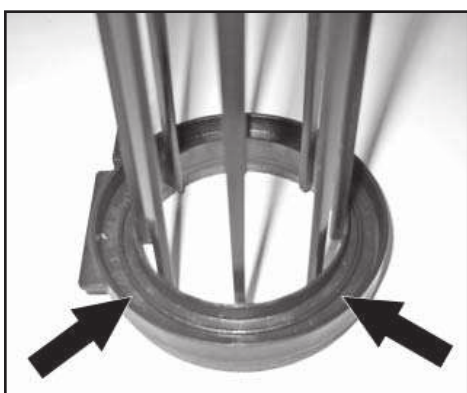

INSTALLATION INSTRUCTIONS

PART NUMBER: KA-7508

INSTALLATION INSTRUCTIONS

This Assembly Fits: SEE CATALOG FOR CURRENT APPLICATIONS

Congratulations, you have purchased the finest air filter that money can buy. With proper care, this filter can last many seasons. This filter can be used in a stock machine, with no modifications required. If any engine modifications have been made tuning/jetting adjustments may be required. There are special installation instructions, so please follow the procedures outlined below to ensure the K&N Air Filter seals properly.

INSTRUCTIONS:

1. Remove the screw holding the air filter holder. (Fig. 1)
2. Remove the stock air filter and the air filter holder.
3. Remove the air filter cover from the end of the air filter.
4. Remove the stock air filter from the air filter holder. (Fig. 2)
5. Clean the inside of the air filter holder. (Fig. 3)
6. Install the K&N Air Filter onto the air filter holder with the tall flange towards the base of the holder. (Fig. 4)
7. Reinstall the air filter cover and tighten the screw.
  NOTE: The short tab on the air filter cover will be in line with the tab on the air filter holder. (Fig. 5)
8. Install the K&N Air Filter into the air box.
  NOTE: The long tab on the air filter cover will go down into the air box. (Fig. 6)
9. Push the air filter assembly towards the intake opening and push forward and down to seat the three tabs into grooves in the air box. (Fig. 7)
10. Reinstall the screw for the air filter holder and tighten.
11. Reinstall the stock air box lid.

Product Available to Purchase Separately

Drycharger; Part Number KA-7508DK

THESE INSTRUCTIONS MUST BE FOLLOWED EVERY TIME THE FILTER IS SERVICED, OTHERWISE THE FILTER MAY NOT SEAL, AND DAMAGE TO THE ENGINE COULD RESULT.

Fig. 3