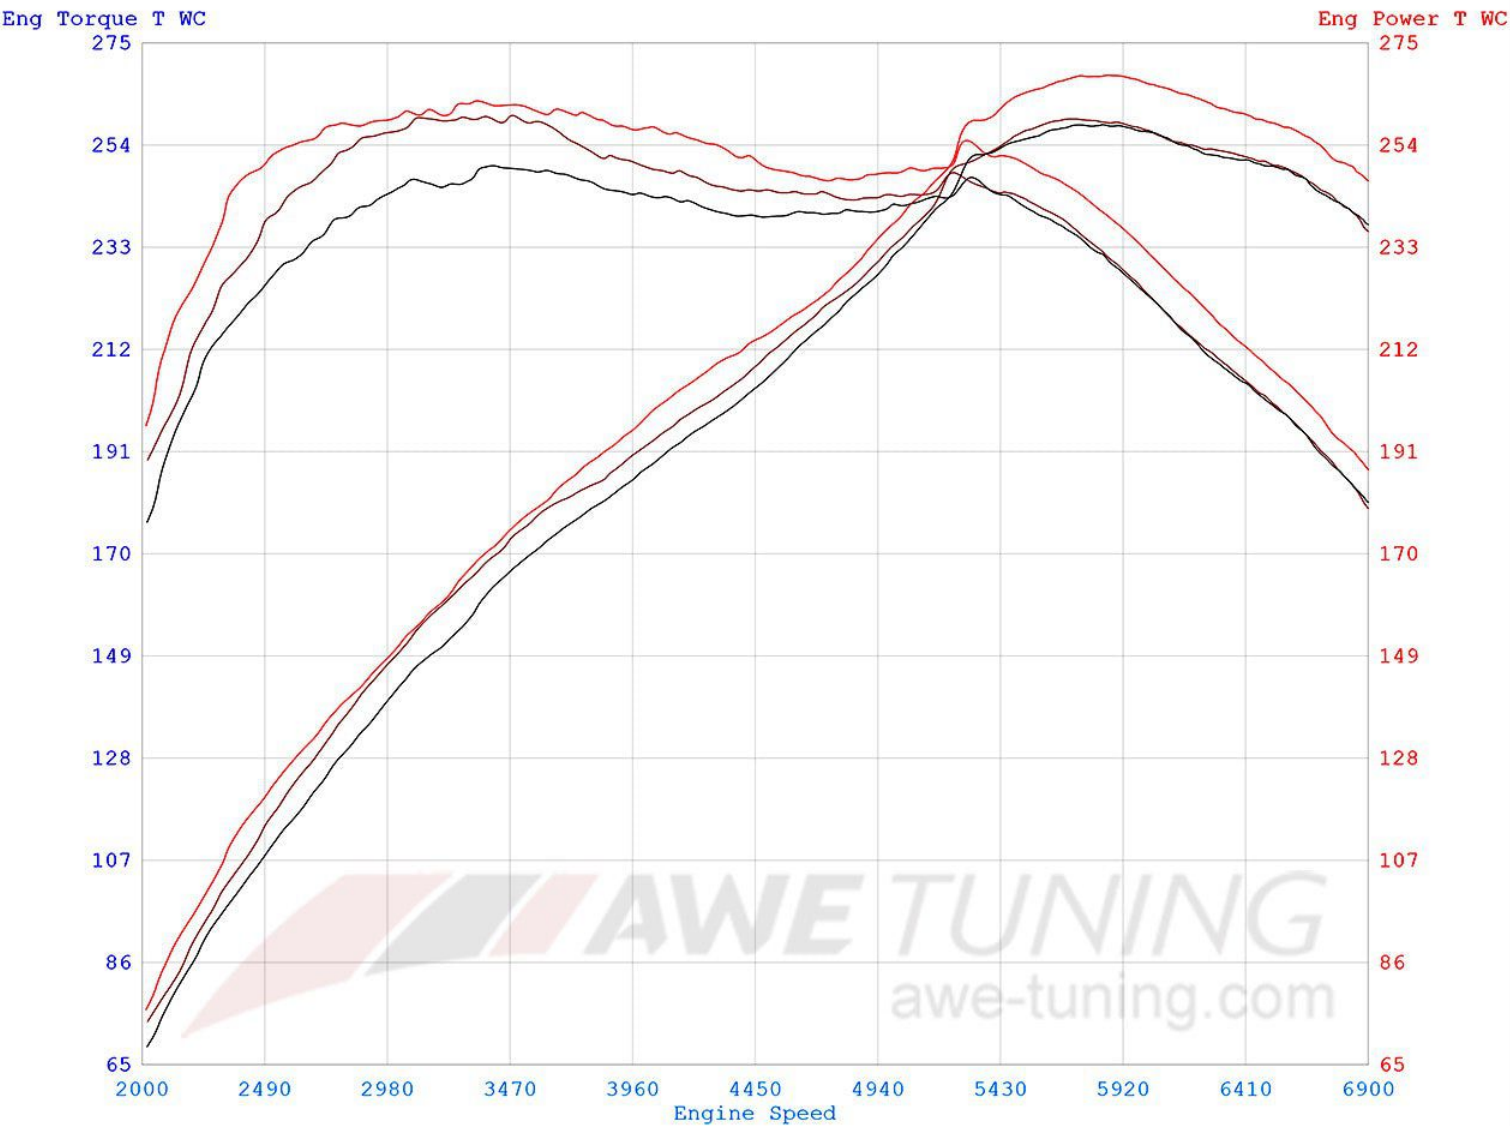

## AWE Tuning

2385-C Maryland Road,  
 Willow Grove, PA 19090  
 Phone: 1-888-565-2257 / 215-658-1670 - Fax: 215-658-1877 /

Date Printed : 2015/01/07      Filter Mode : FIR  
 Time Printed : 07:04:59      Filter Value : 6

## POWER TO THE WHEELS

Actual power results will vary across chassis dynamometers.  
 AWE Tuning guarantees power improvement as a percentage gain over a stock vehicle.  
 Published results are an average of valid power runs.

Channel / Run	Max		
Torque T WC (Ft-Lb)	250	260	263
Power T WC (HP)	258	259	268

Test 1: 2014 BMW 335iX, stock

Test 2: 2014 BMW 335iX, AWE Tuning Touring Edition Exhaust

Test 3: 2014 BMW 335iX, AWE Tuning Touring Edition Exhaust and Performance Mid Pipe