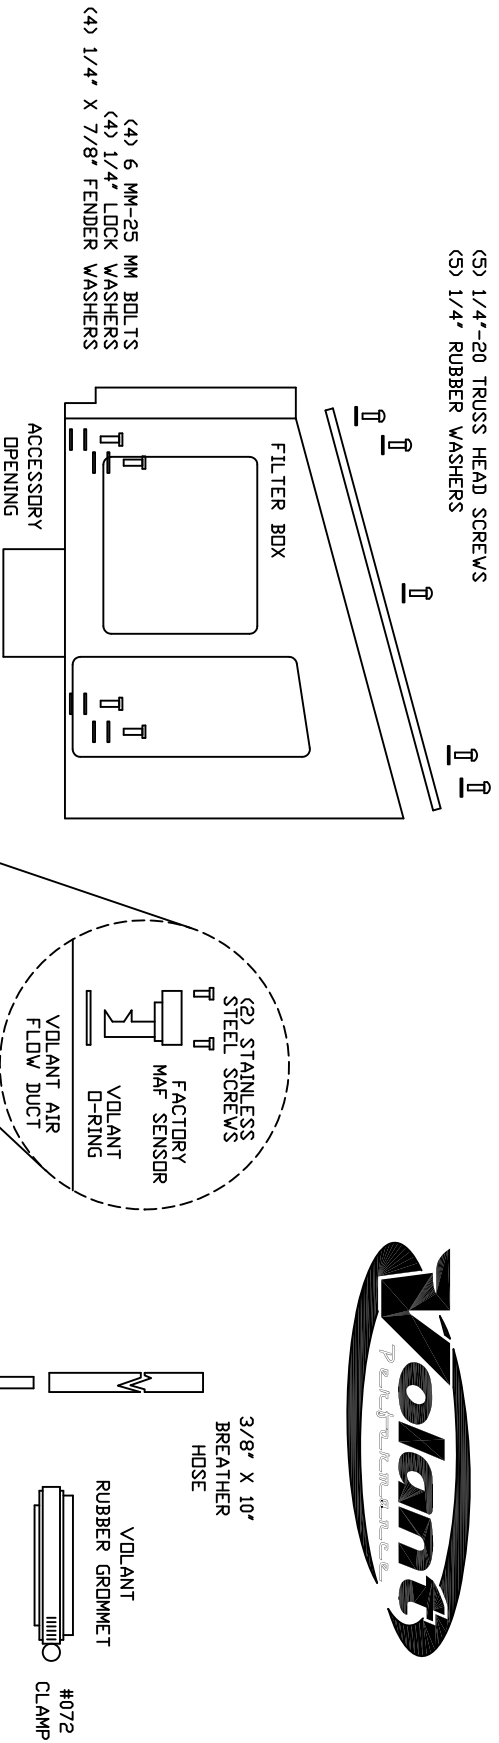

VOLANT COOL AIR INTAKES
 PART NO.: 15453
 INSTALLATION INSTRUCTIONS
 WWW.VOLANT.COM
 TECH SUPPORT: (909) 481-3888

		15453 PARTS LIST			
1	VOLANT FILTER BOX	1	4" X 3" HUMP HOSE	1	VOLANT RUBBER GROMMET
1	VOLANT FILTER BOX LID	2	#060 CLAMPS	1	3/8" X 10' BREATHER HOSE
1	VOLANT FILTER BOX ADAPTER	1	#072 CLAMP	1	VOLANT D-RING
1	VOLANT AIR FLOW DUCT	4	6 MM-25 BOLTS	2	4 MM X 12 SS SCREWS
1	RAM FILTER W/CLAMP	3	10/32" X 5/8" BOLTS	3	#10 LOCK WASHERS
5	1/4"-20 TRUSS HEAD SCREWS	4	1/4" X 7/8" FENDER WASHERS	3	#10 WASHERS
5	1/4" RUBBER WASHERS	4	1/4" LOCK WASHERS		

NOTE: MUST REMOVE NEGATIVE BATTERY CABLE